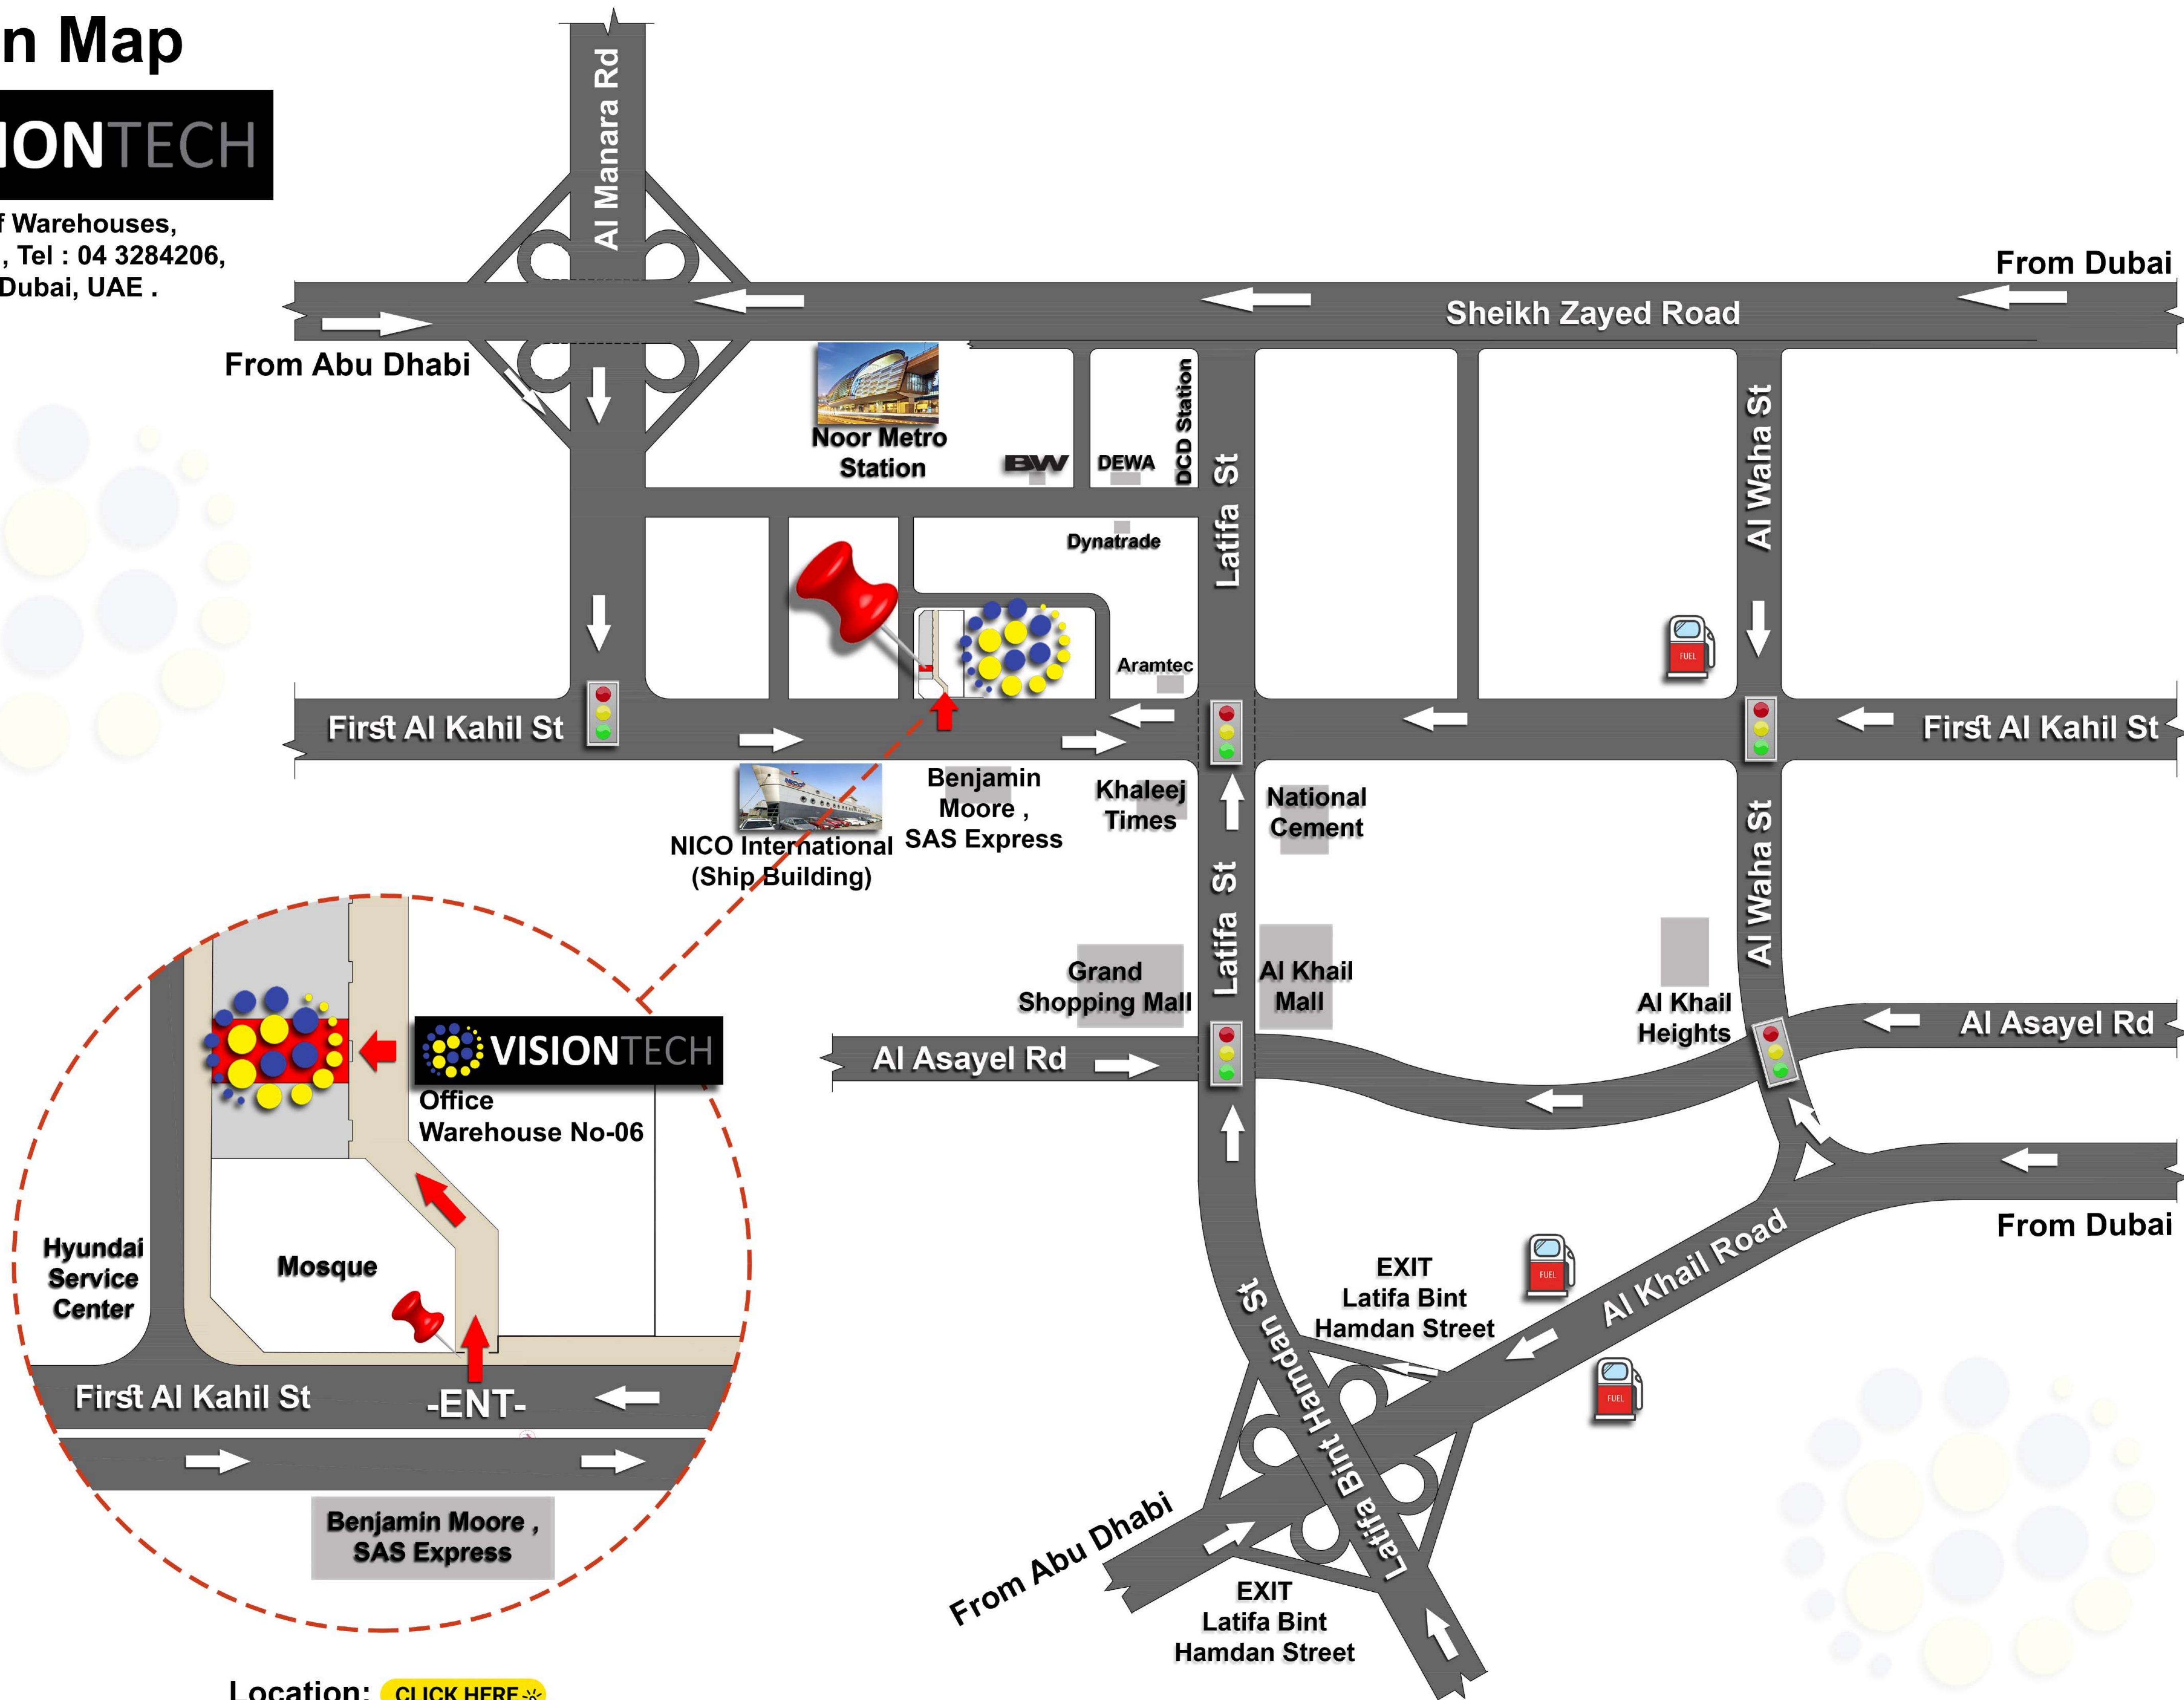

# Location Map

Al Hareb Group Of Warehouses,  
Warehouse No-06 , Tel : 04 3284206,  
Al Qouz Ind First, Dubai, UAE .

Location: [CLICK HERE](#)