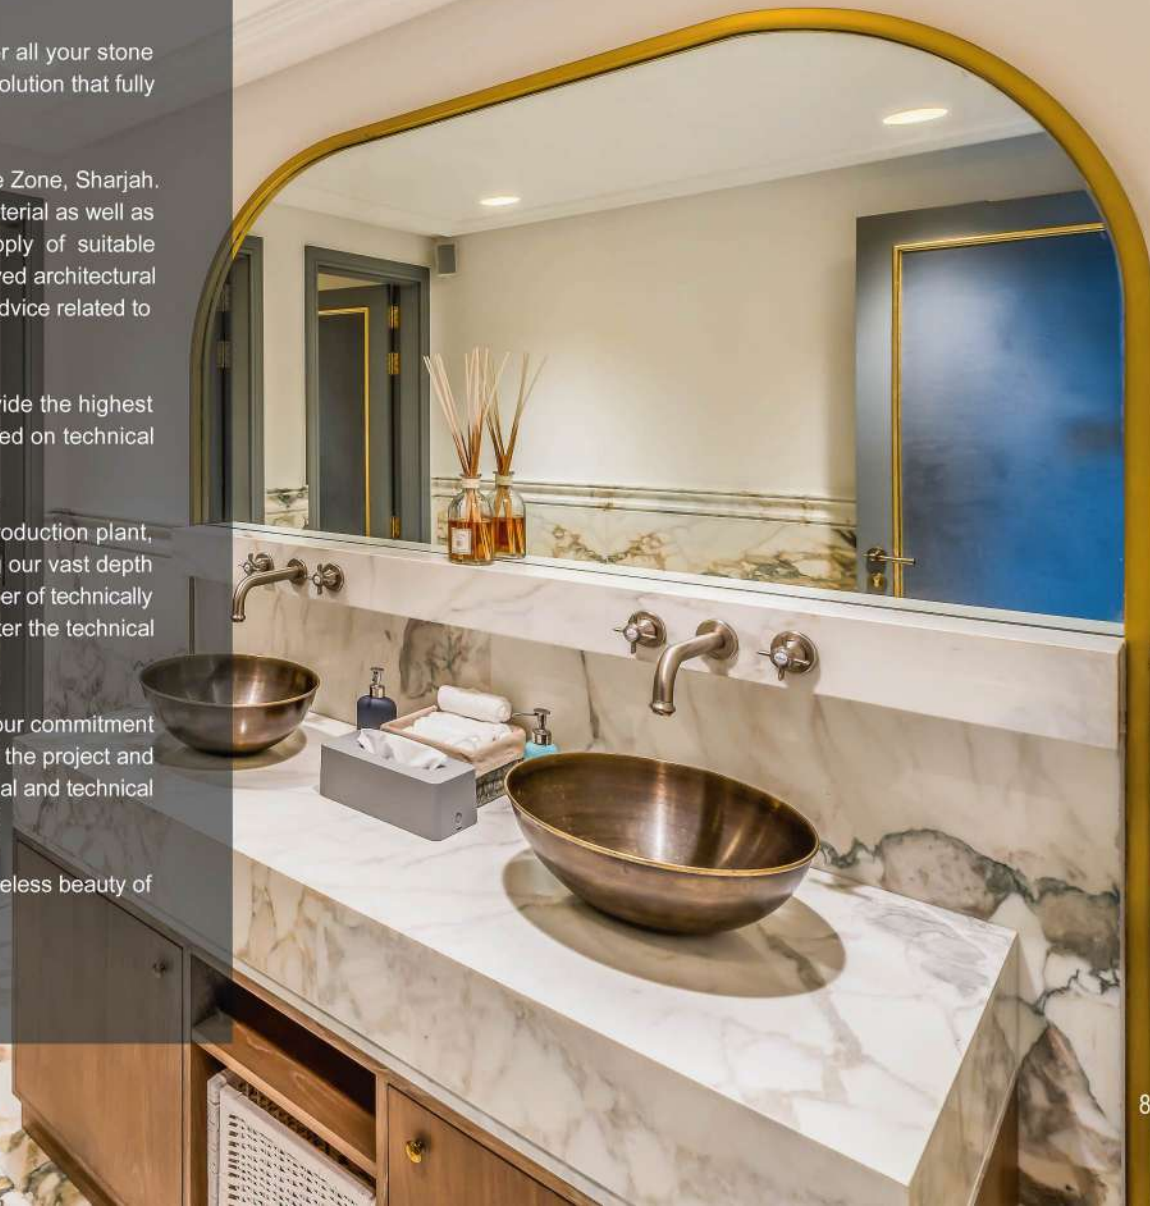

From our 100,000 square feet factory and dedicated installation teams we provide the highest level of workmanship and ensure that all works are delivered satisfactorily based on technical knowledge and qualifications.

Our approach to projects is to maximise efficiency and quality through our production plant, equipment and qualified personnel using state-of-the-art equipment and utilising our vast depth of knowledge and experience acquired from successful completion of a large number of technically diverse projects. We can satisfy the most extreme requests of clients no matter the technical difficulty.

BW Marble and Stone is a professional and reliable partner for any client, and our commitment and dedication, through interface and follow up, throughout the duration of the project and thereafter, provides the necessary service, after sales service as well as commercial and technical service to ensure successful completion of every project.

Put the magnificent finishing touches to your architectural concept with the timeless beauty of natural stone from BW Marble and Stone.