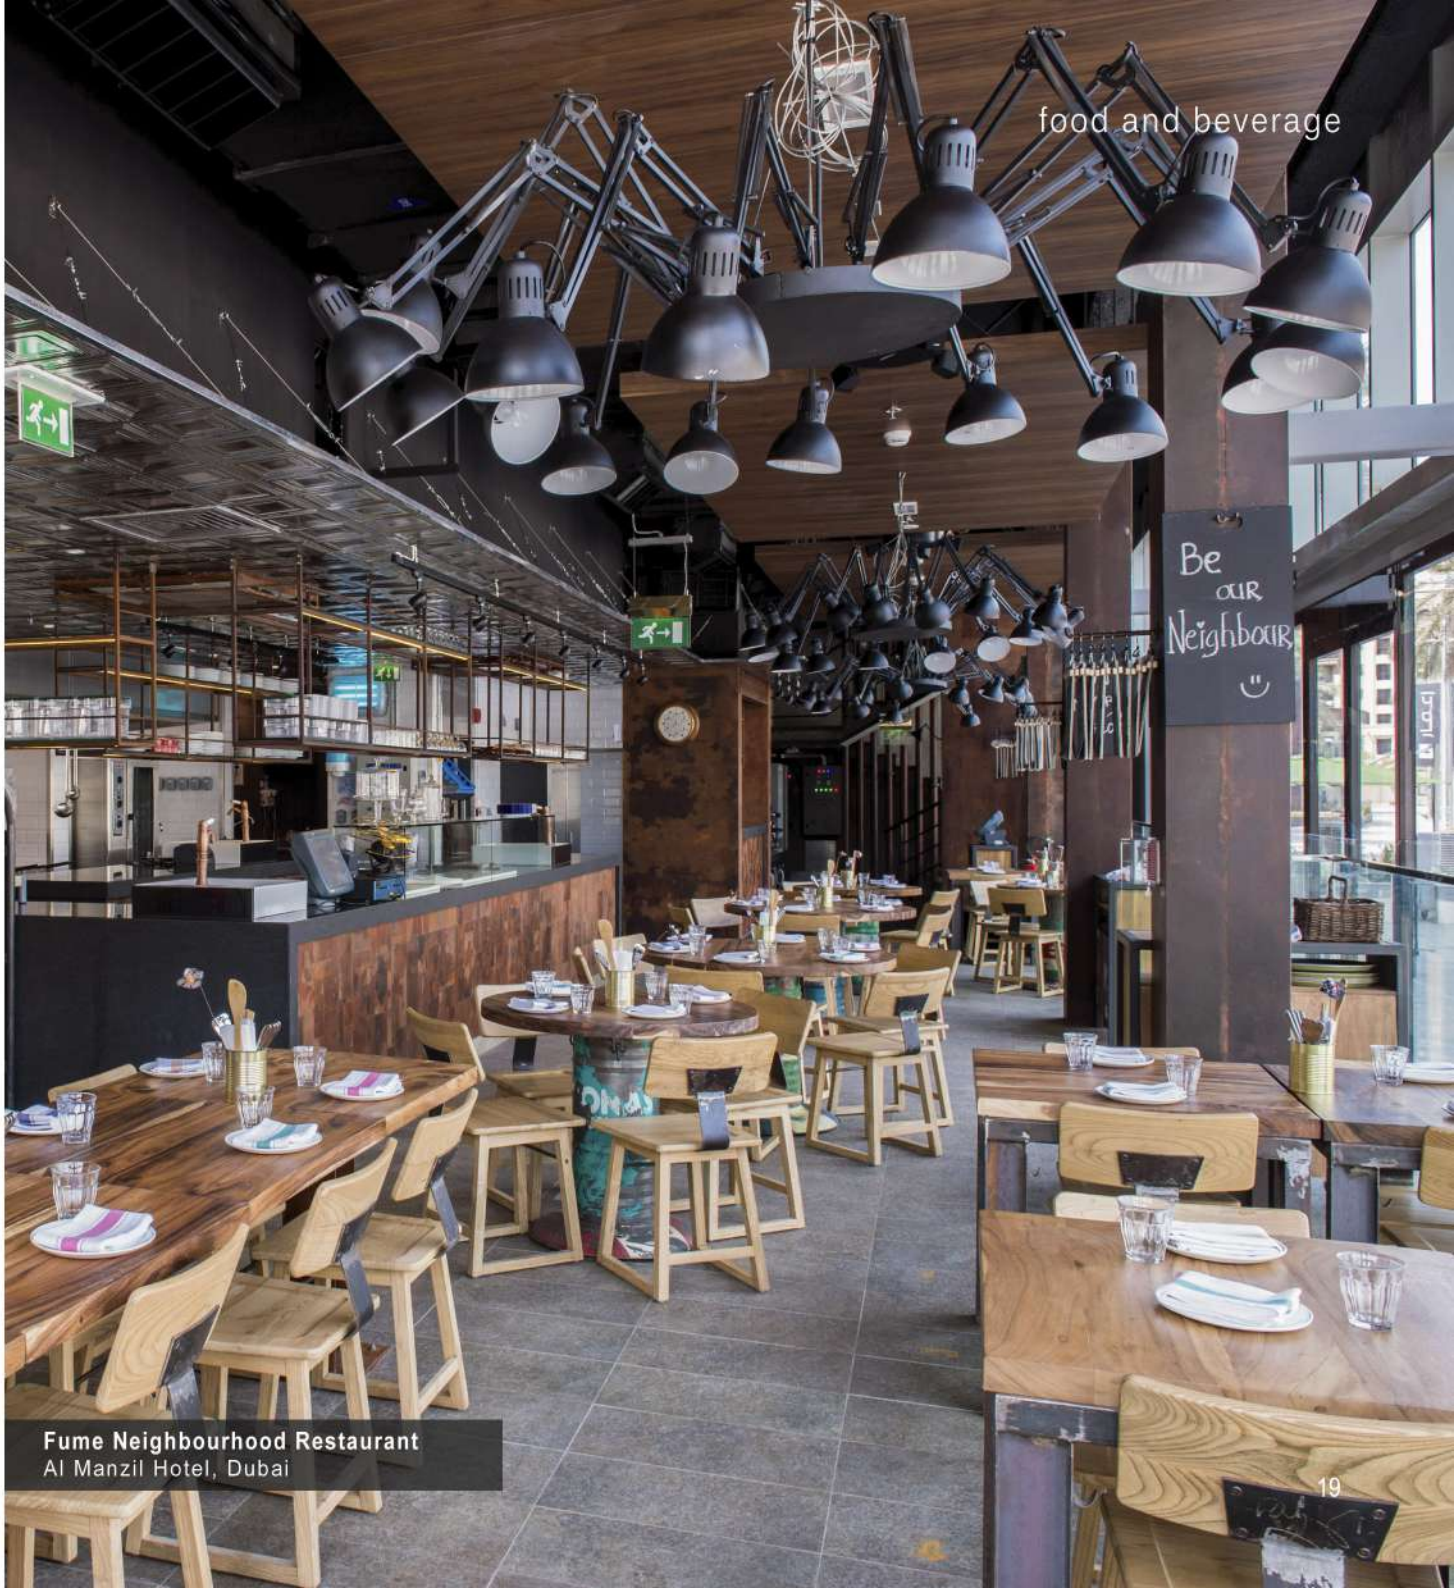

food and beverage

**The Artisan by Enoteca Pinchiorri**  
Burj Daman Building, DIFC, Dubai

**Nusr-Et Burger**  
Riverland, Dubai Park and Resorts, Dubai

**Fume Neighbourhood Restaurant**  
Pier 7, Dubai Marina, Dubai

food and beverage

**Laduree**  
The Beach, Jumeirah Beach Residence, Dubai

food and beverage

**Yalumba**  
Le Meridien Hotel, Airport Road, Dubai

**Clinton Street Baking Co. & Restaurant**  
City Walk, Dubai

**Tom's Kitchen Deli**  
Riverland, Dubai Park and Resorts, Dubai

food and beverage

Fume Neighbourhood Restaurant  
Al Manzil Hotel, Dubai

retail

Lotus Arts de Vivre  
City Walk, Dubai

Fuzziwings Candy Factory  
Riverland, Dubai Park and Resorts, Dubai