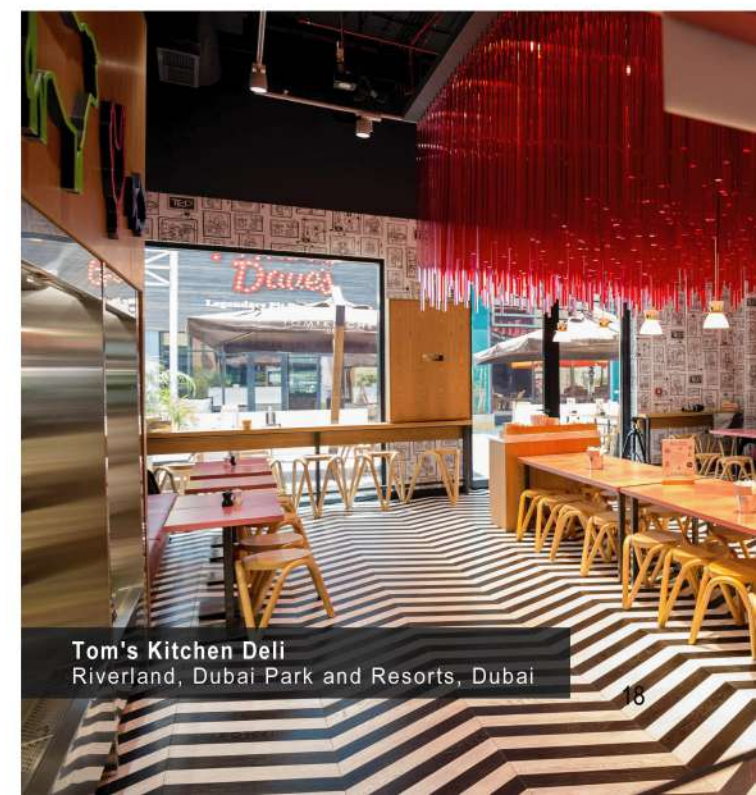

food and beverage

**The Artisan by Enoteca Pinchiorri**  
Burj Daman Building, DIFC, Dubai

**Nusr-Et Burger**  
Riverland, Dubai Park and Resorts, Dubai

**Fume Neighbourhood Restaurant**  
Pier 7, Dubai Marina, Dubai

food and beverage

**Laduree**  
The Beach, Jumeirah Beach Residence, Dubai

food and beverage

**Yalumba**  
Le Meridien Hotel, Airport Road, Dubai

**Clinton Street Baking Co. & Restaurant**  
City Walk, Dubai

**Tom's Kitchen Deli**  
Riverland, Dubai Park and Resorts, Dubai

food and beverage

Fume Neighbourhood Restaurant  
Al Manzil Hotel, Dubai

retail

Lotus Arts de Vivre  
City Walk, Dubai

Fuzziwings Candy Factory  
Riverland, Dubai Park and Resorts, Dubai